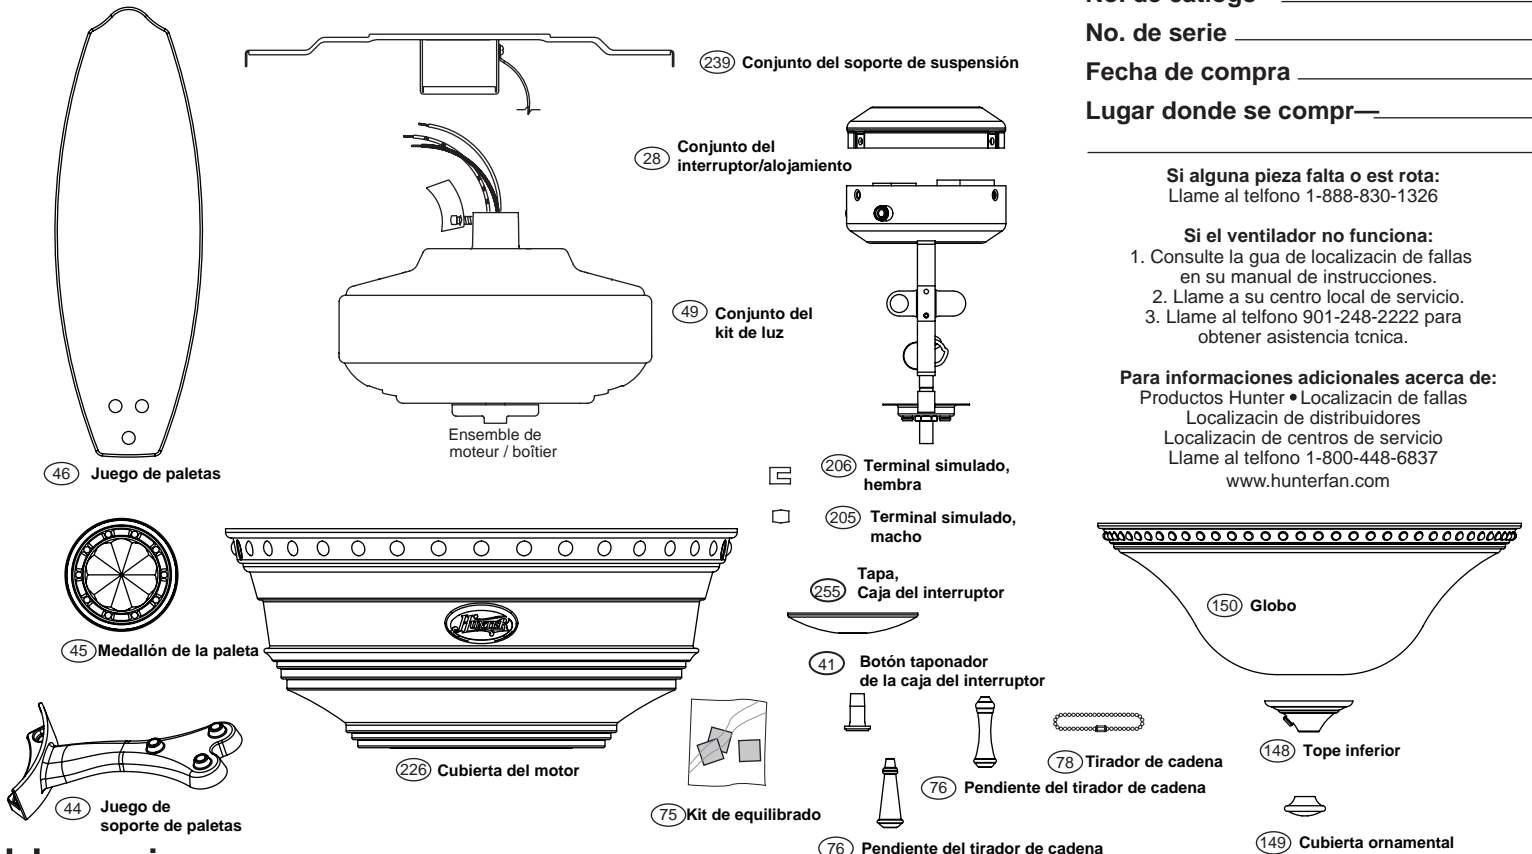

GUÍA DE PIEZAS

STOP

Use la Guía de Piezas de abajo para verificar que todas las piezas estn incluidas en la caja.

Si alguna pieza falta o est daada, llame al telefono 1-888-830-1326.

POR FAVOR NO DEVUELVA ESTE PRODUCTO A LA TIENDA DONDE LO COMPR.

Antes de instalar su ventilador, anote la informacin siguiente para sus archivos y asistencia con la garanta.

Piezas del ventilador (no dibujadas a escala)

Nombre del modelo _____

No. de catalogo _____

No. de serie _____

Fecha de compra _____

Lugar donde se compr _____

Si alguna pieza falta o est rota:
Llame al telefono 1-888-830-1326

Si el ventilador no funciona:

1. Consulte la gua de localizacin de fallas en su manual de instrucciones.
2. Llame a su centro local de servicio.
3. Llame al telefono 901-248-2222 para obtener asistencia tcnica.

Para informaciones adicionales acerca de:

Productos Hunter • Localizacin de fallas
Localizacin de distribuidores
Localizacin de centros de servicio
Llame al telefono 1-800-448-6837
www.hunterfan.com

Herrajes (dibujados a escala)